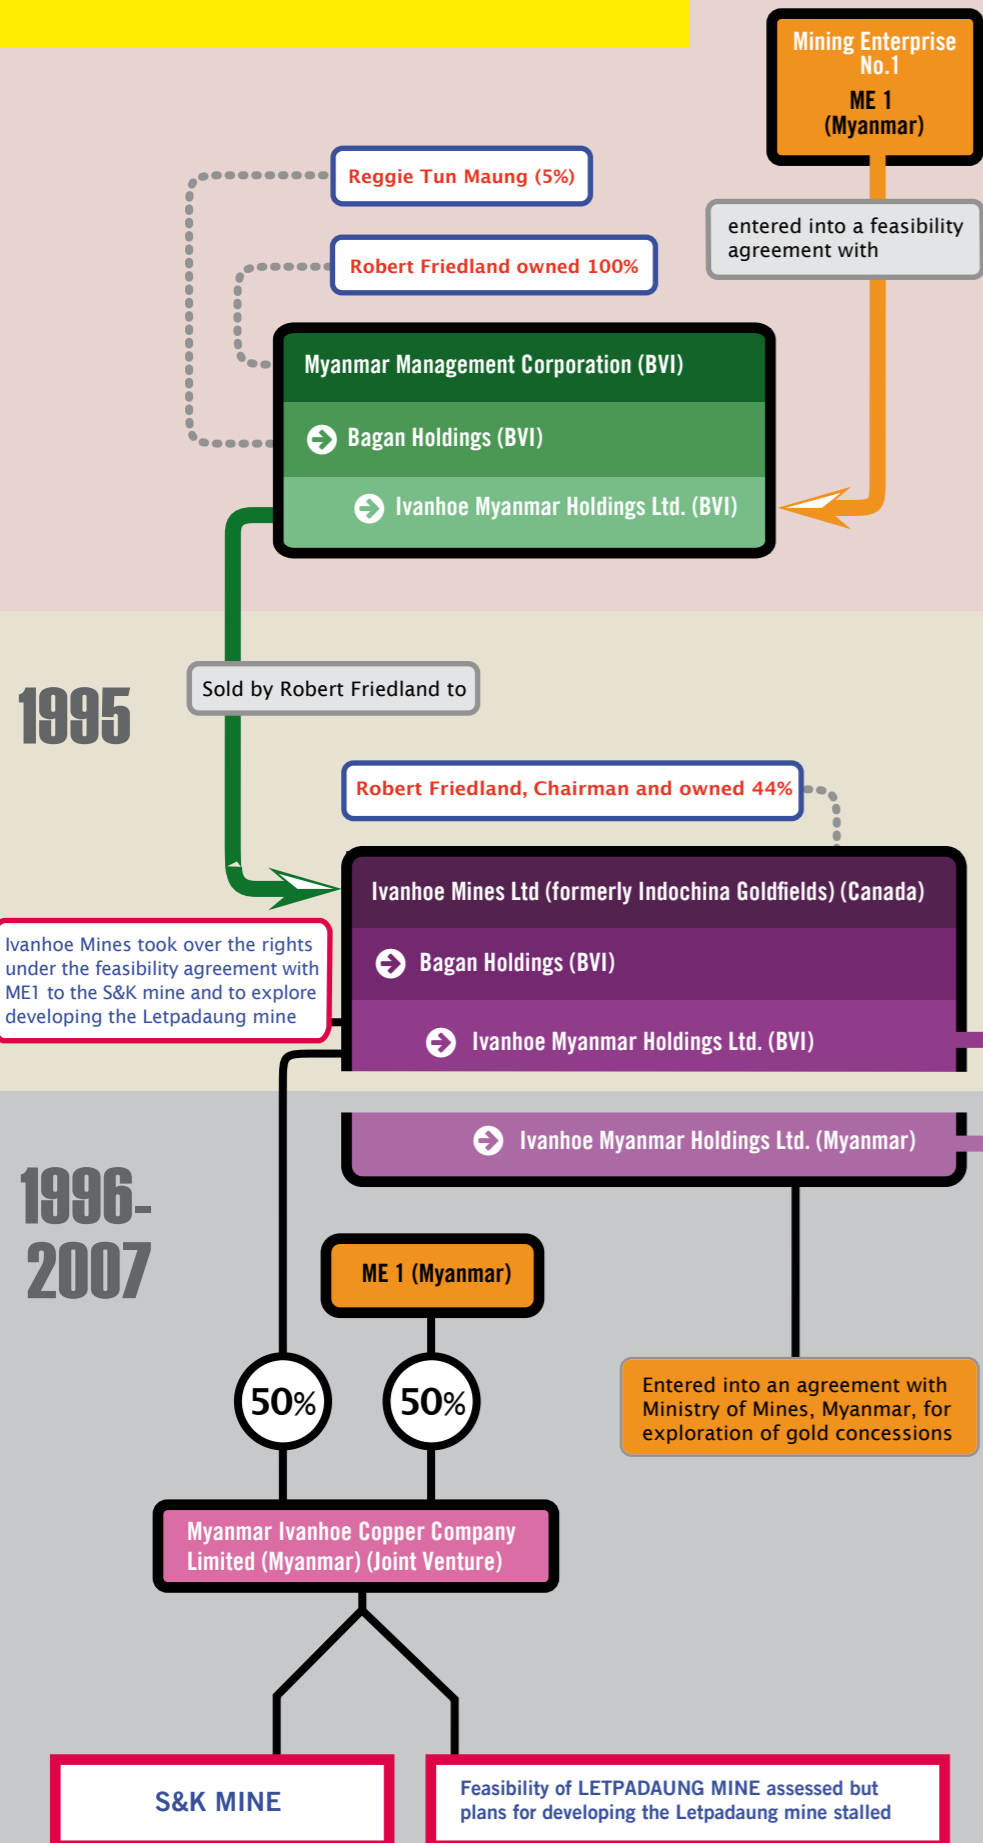

PASS THE PARCEL: MONYWA PROJECT TIMELINE AND CORPORATE RELATIONSHIPS

February 2007

THE TRUST:
Ivanhoe Mines created a trust, the location and trustees are a secret

transferred to the trust

June 2010 onwards